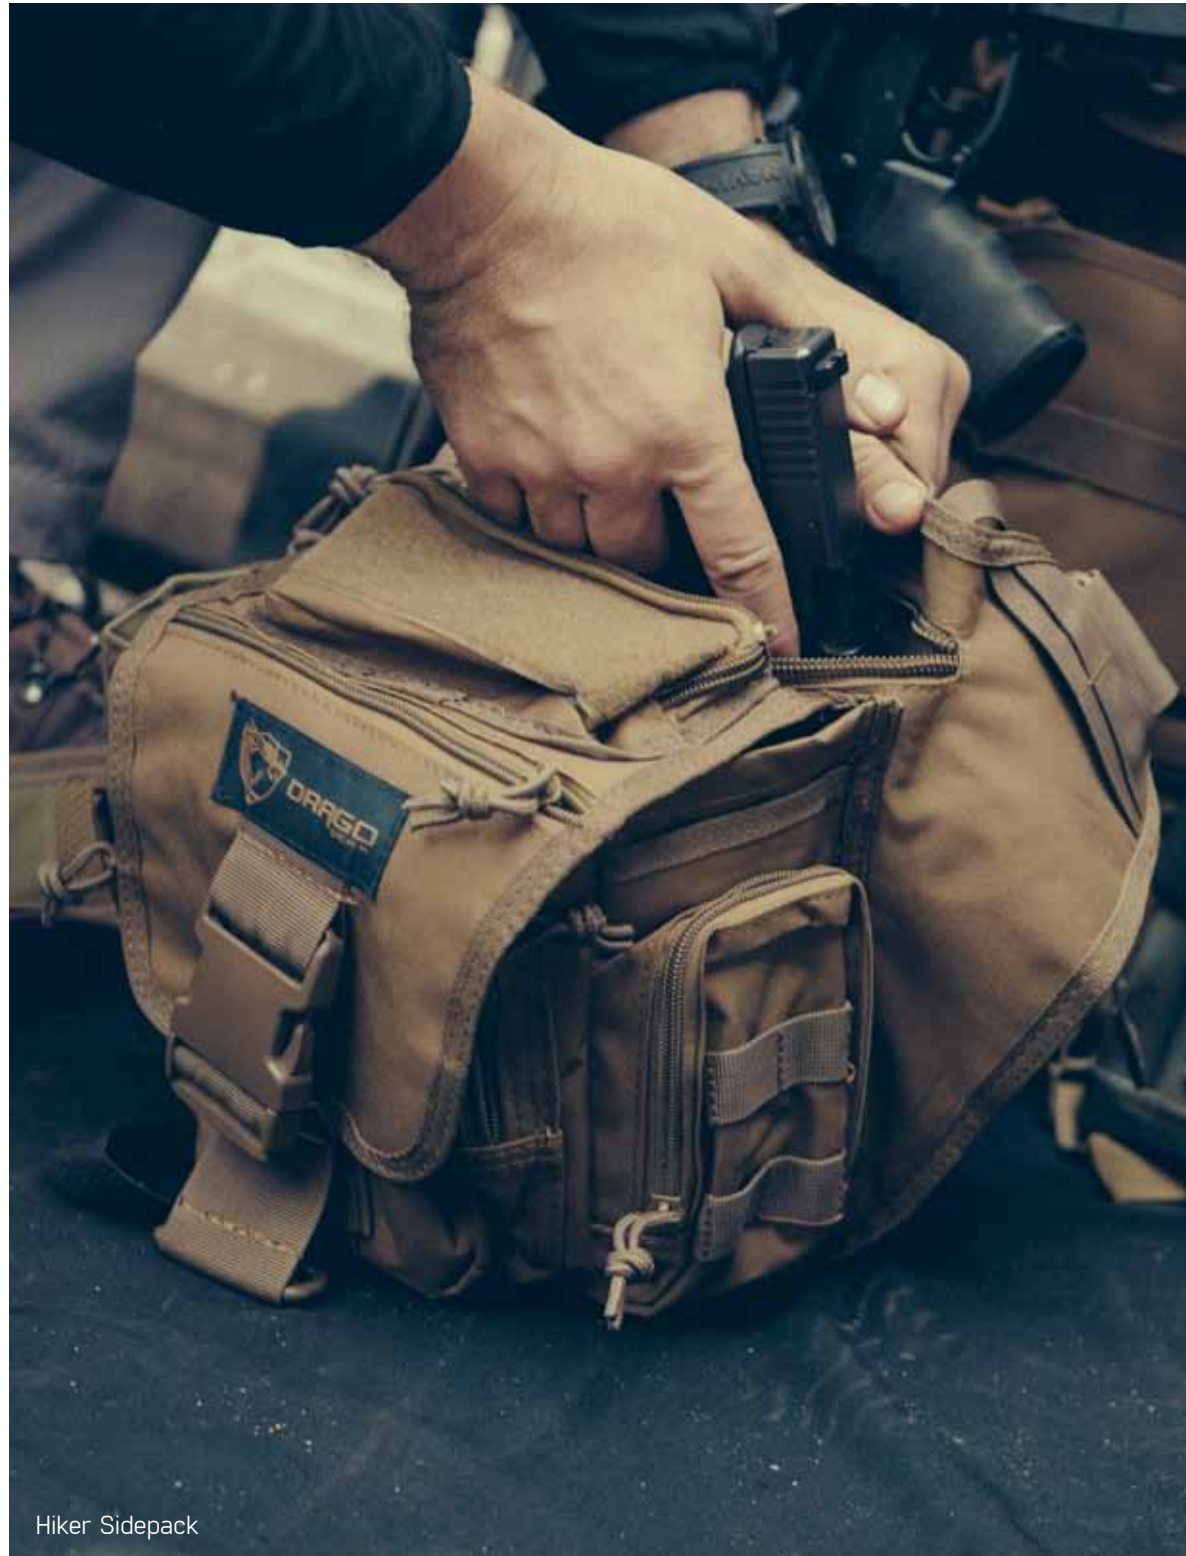

## GRAB AND GO

Traveling light doesn't mean you have to compromise and leave behind the equipment and tools you need. When you require something smaller than a traditional backpack, switch to a Drago sidepack for increased maneuverability.